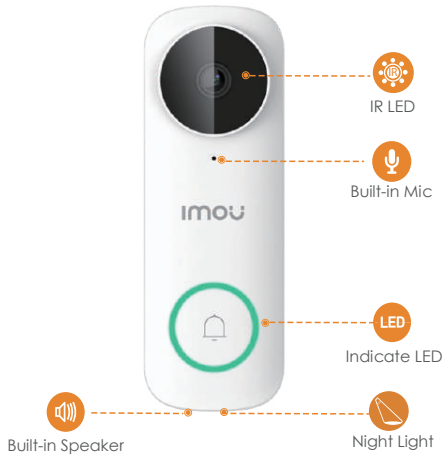

Front View

Specifications

Camera

5 Megapixel progressive CMOS
5MP(2560 x 1920)
Night Vision: 5m(16.5ft) distance
2.0mm fixed lens
Field of View: 164°

Video & Audio

Video Compression: H.265
Audio Compression: AAC
Up to 15fps Frame Rate
Two-way Bidirectional Talk
Echo cancellation

Notice Management

Call Notification
Motion Detection
Human Detection
Configurable Detection Area

Network

Wi-Fi: IEEE802.11b/g/n,2.4GHz & 5GHz
Imou life app: iOS, Android

Auxiliary Interface

Micro SD Slot (up to 256GB)
Built-in Mic & Speaker
Reset button
Micro USB power port

General

AC16~24V, DC12/24V Power supply
Power Consumption: <0.7A
Surface mounted
Working Environment: -20°C~+50°C, Less than 95%RH
Dimensions: 110 × 45 × 23mm (4.3 × 1.8 × 0.9inch)
CE, FCC, FCC ID, IC, IC ID

What's in the box