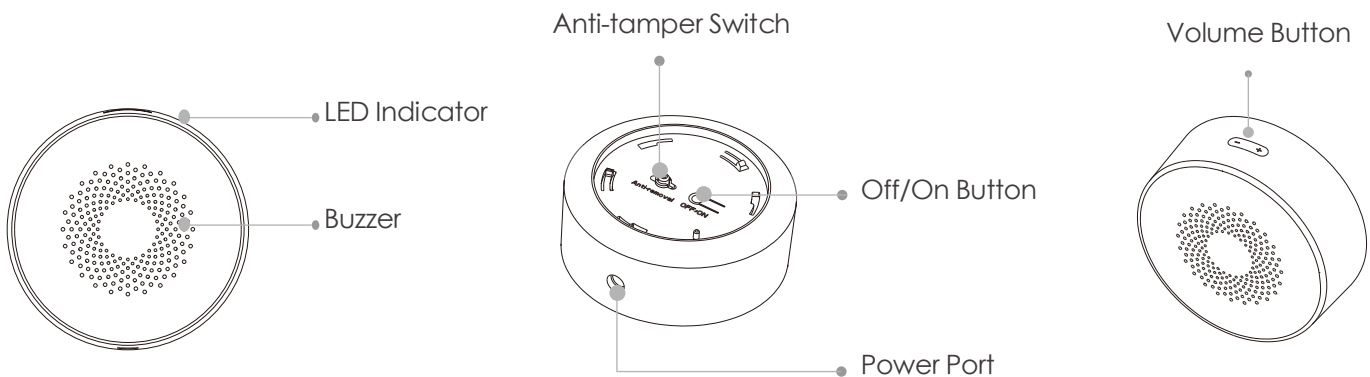

ZR1

Alarm Siren

Siren can be used as a home security system with the Imou detectors. When the Imou sensor detects an intrusion, Siren will ring and the volume can reach up to 85dB. The user can cancel the alarm locally through the gateway, or mute the sound with one key through the APP.

Flexible installation

Support wall/ceiling installation.

Sound and light deterrence

When triggered, sound and light alarms will deter intruders.

Alarm message push

When an alarm occurs, the phone will also receive a message push.

Volume adjustment

Support volume adjustment through APP, up to 85dB.

Smart scene linkage

Interconnect with other smart home devices, such as IPC and light bulbs.

Tamper-proof design

When the device is moved, it will push the alarm message.

Overview