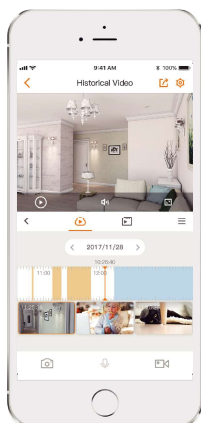

Imou

Rex 3D 5MP

5MP H.265 Wi-Fi Pan & Tilt Camera

With 5MP/3K live monitoring and panoramic pan & tilt feature, Rex 3D ensures every corner of your home completely covered. Human/Pet Detection quickly finds human/pet targets in the images and sends a notification to you. With built-in siren, Rex 3D actively keeps unwelcome visitors away from what you care about. Privacy Mode helps protect your personal privacy when you are home, and Smart Tracking function lets the camera follows moving objects when it detects motion.

- | | | |
|--|---|---|
|  H.265 5MP/3K
Sees more than 1080P |  AI Smart Detection
Quickly finds human/pet targets in your home |  Smart Tracking
Automatically tracks moving objects |
|  Privacy Mode
Hides the lens to protect your personal privacy |  Active Deterrence
Scare away unwelcome visitors with built-in siren. Customizable Alarm Ringtone. |  Two-way Talk
Real-time communicates with people at the camera |
|  24/7 Protection
Infrared night vision for clear-as-day clarity even in pitch dark |  Abnormal Sound Alarm
Sends alerts to your smartphone when it detects abnormal sound |  Auto-cruise
Survey the area 360° horizontally or cruise between favorite points |
|  Diversified Storage
Supports NVR, Cloud Storage or Micro SD card (up to 256GB) |  Alarm Notification
Sends instant motion-activated alerts to your mobile phone |  Wi-Fi Connection
IEEE802.11b/g/n(2.4GHz) |

Stay close with what you care

With Cloud service, you will have access to what you care as long as Internet is available. You can record daily or motion videos on Cloud and play back anytime anywhere.

Front View

Back View

Specifications

Camera

1/3" Progressive CMOS
5MP(2688 x 1620)
Night Vision: 10m(33ft) Distance
3.6mm Fixed Lens
Field of View : 77° (H), 40° (V), 91° (D)
0~355° Pan & 0~90° Tilt

Video & Audio

Video Compression : H.265/H.264
Up to 25/30fps Frame Rate
Digital Zoom
Two-way Audio