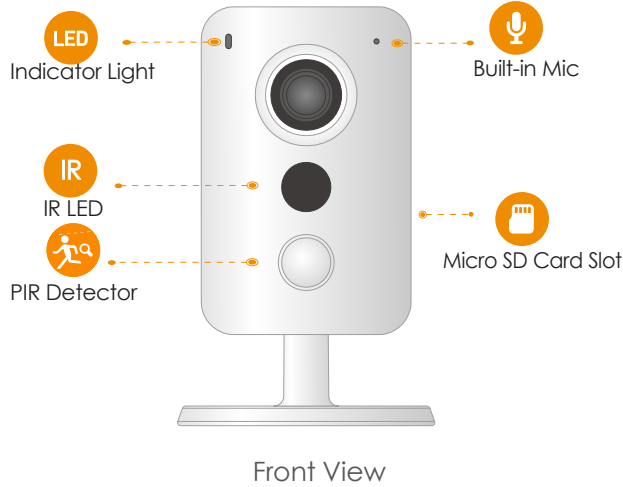

Imou

Cube PoE

1080P PoE Cube Camera

Cube PoE brings 1080P Full HD live monitoring, two-way audio lets you communicate with who is at the camera remotely. PIR detection automatically sends a notification to you immediately when it detects moving target, and digital input/output port allows you to connect detectors, sensors, beepers, etc.

Two-way Talk

Communicate with family and pets easily

24/7 Protection

Excellent night vision, feel safe even in complete darkness

Diversified Storage

Supports NVR, Cloud Storage or Micro SD card (up to 256GB)

Specifications

Camera

1/2.7" 2 Megapixel Progressive CMOS
2MP (1920 x 1080)
Night Vision: 10m(33ft) Distance
2.8mm Fixed Lens
Field of View : 105° (H), 57° (V), 125° (D)

Video & Audio

Video Compression : H.265/H.264
Up to 25/30fps Frame Rate
Two-way Audio

General

DC 12V1A, PoE
Power Consumption:<3.6W
Working Environment:-10° C~+45° C, Less Than 95%RH
Dimensions: Φ78.5× 90.5× 127.8mm (Φ3.1 × 3.6 × 5 inch)
Weight: 310g (0.68lb)
CE, FCC

What's in the box

- 1x Camera
- 1x Screw Package
- 1x Quick Start Guide
- 1x Installation Position Map