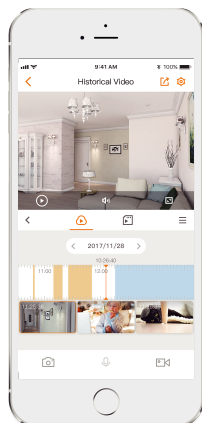

PoE

Power over Ethernet

Stay close with what you care

With Cloud service, you will have access to what you care as long as Internet is available. You can record daily or motion videos on Cloud and playback anytime anywhere.