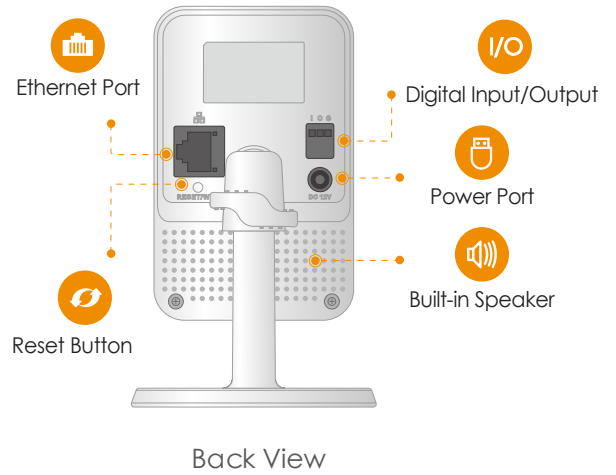

Imou

Cube PoE

1080P PoE Cube Camera

Cube PoE brings 1080P Full HD live monitoring, two-way audio lets you communicate with who is at the camera remotely. PIR detection automatically sends a notification to you immediately when it detects moving target, and digital input/output port allows you to connect detectors, sensors, beepers, etc.

Two-way Talk

Communicate with family and pets easily

24/7 Protection

Excellent night vision, feel safe even in complete darkness

Diversified Storage

Supports NVR, Cloud Storage or Micro SD card (up to 256GB)

PoE

Power over Ethernet

Stay close with what you care

With Cloud service, you will have access to what you care as long as Internet is available. You can record daily or motion videos on Cloud and playback anytime anywhere.

General

DC 12V1A, PoE
Power Consumption:<3.6W
Working Environment:-10° C~+45° C, Less Than 95%RH
Dimensions: Φ78.5× 90.5× 127.8mm (Φ3.1 × 3.6 × 5 inch)
Weight: 310g (0.68lb)
CE, FCC

What's in the box

- 1x Camera
- 1x Screw Package
- 1x Quick Start Guide
- 1x Installation Position Map