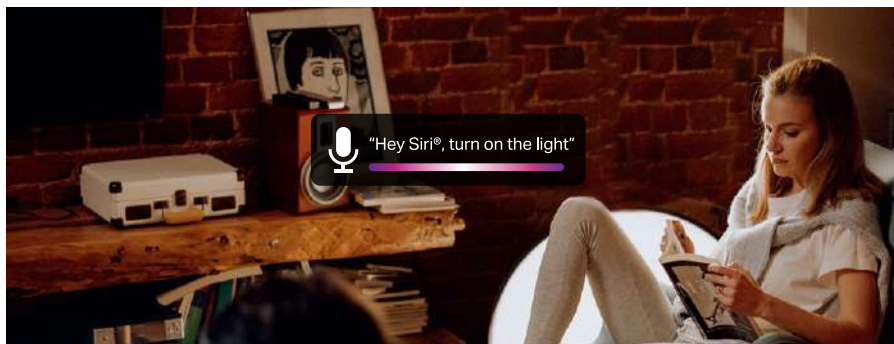

Free Up Your Hands with Voice Control

You can use Siri, Amazon Alexa or Google Assistant to control your devices with voice commands like "Hey Siri, turn on the reading lamp."

Live Smarter by Presetting Time