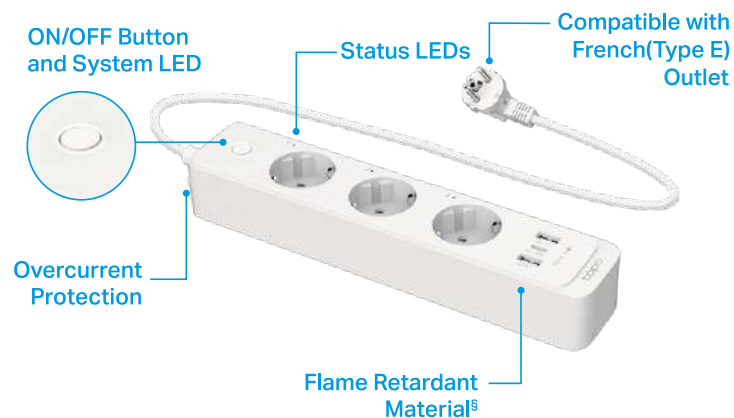

// Highlights

Remote Control from Anywhere

Instantly turn connected devices on/off wherever you are via the Apple Home app or Tapo app. Designed to facilitate your life and help eliminate potential safety hazards.

Multiple Safety Guarantees

Built-in protection against overcurrent and overheating, combined with a flame-resistant casing and sturdy construction, keep you and your devices safe.

// Features

- **Individually Control** – Independently control up to 3 smart outlets.
- **18W Fast-Charging** – Support PD and QC 3.0 fast charging for compatible devices.
- **HomeKit-Enabled** – Set up and control using the Apple Home app directly from your iPhone or iPad.
- **Voice Control** – Manage your smart power strip with voice commands via Siri, Alexa or Google Assistant.
- **Remote Control** – Instantly turn connected devices on/off wherever you are through the Tapo app.
- **Schedule** – Preset a schedule to automatically manage devices.
- **Timer** - Create a countdown timer for connected electronics.
- **Overcurrent Protection** - Integrated current sensing to protect against overcurrent and safeguard your devices.
- **Easy Setup and Use** - No hub required, set up quickly and manage easily through the free app.
- **Device Sharing** - Easily share management permissions with each member of your family.
- **Away Mode** – Automatically turns devices on and off at different times to give the appearance that someone is home.
- **Flame-Retardant*** - PC flame-retardant materials help minimize burning hazards.

// Specifications

General

- LED&Button: Status LED, Power Button
- Material: V-0(UL-94) Flame retardant PC
- Voltage: AC, 100-240 V, 50/60 Hz
- Max Load: 2300 W, 10A[#]
- Protocols: IEEE 802.11b/g/n, 2.4 GHz Wi-Fi, Bluetooth 4.2 (For onboarding only)