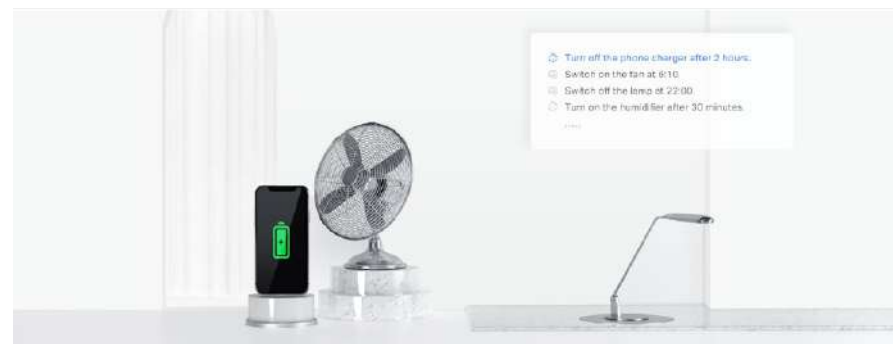

Live Smarter by Presetting Time

Schedule and Timer features allow you to create weekly schedule and countdown plans. All of your connected electronics will automatically work at your preset time, making your life smart, convenient, and energy-saving.