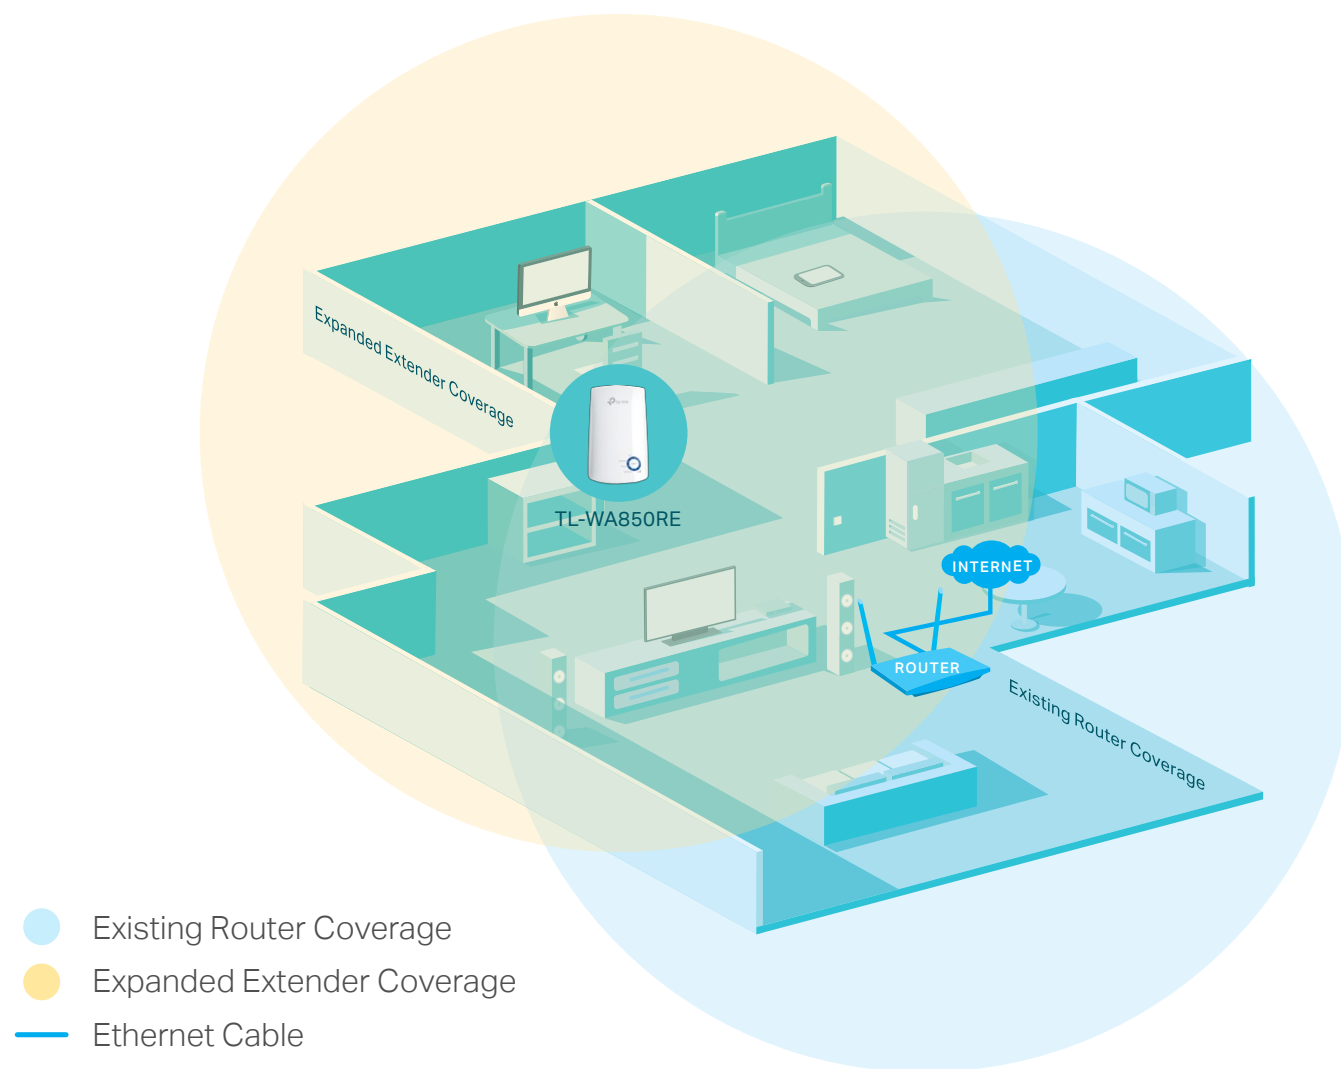

# 300Mbps Wi-Fi Range Extender

Stable Wi-Fi Extension

TL-WA850RE

Easy Setup

Tether App

Access Point Mode

## Extend the Range of Your Wi-Fi Network

The 300Mbps Wi-Fi Range Extender connects to your router wirelessly, strengthening and expanding its signal into areas it can't reach on its own, achieving speed of 300Mbps.

## Perfect Location at a Glance

The Intelligent Signal lights help you quickly find the best location to install the range extender.